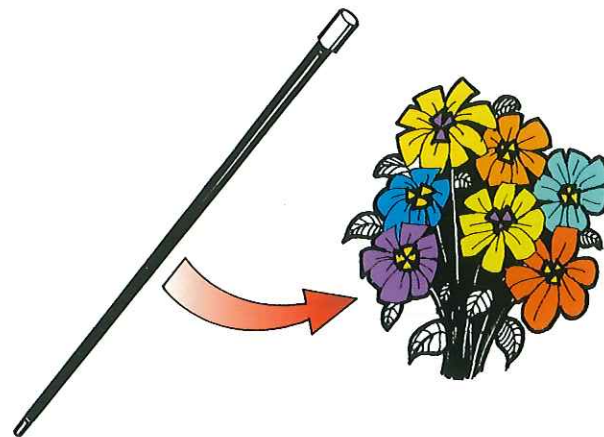

## **FIRE BOWL TO FLOWERS**

The Magician places a cover on a bowl of fire to snuff out the flames and upon removal a large tray of flowers much larger than the cover or bowl appears. The flowers are of the finest feathers and the display stands approximately 7" in height and 18" in diameter. A real showy conclusion for the fire or dove pans.

**1005  
SPHERE OF CERES**

As a climax to the Zombie routine the ball changes to a double bouquet of flowers. A colorful and surprising conclusion for this number. Extra rigid ball and spring flowers with instructions included.

**1007  
GLOVES TO BOUQUET**

The performer tosses his gloves into the air and they are magically transformed into a bouquet of spring flowers.

**1004  
A FLORIST'S DREAM**

The performer produces 4 bouquets of flowers one at a time in their hand by merely covering it momentarily with a foulard. The foulard is properly constructed of the correct materials to make this self contained trick effective and easy in presentation.